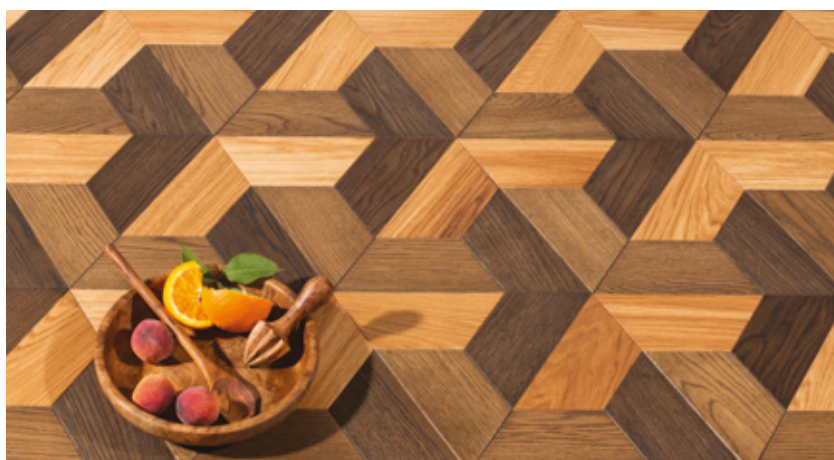

Design, Design Trio & Design Duo

Trapéz / Trapeze