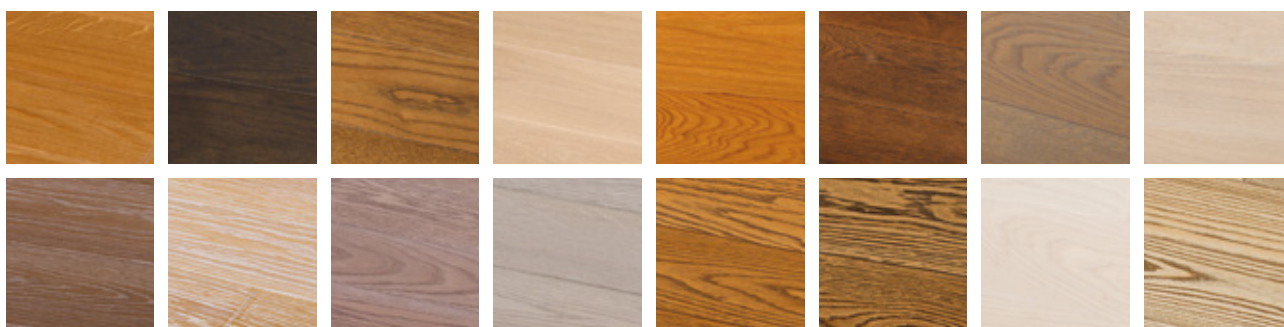

# Szegélylécek

We offer solid wood skirtings of Oak and Ash to our wooden floors glued from smaller pieces of wood

- dimension 2000 x 60 x 20 mm treated with the same colours of Hardwax Oil as the Floorboards
- dimension 2400 x 32 x 20 mm without surface treatment